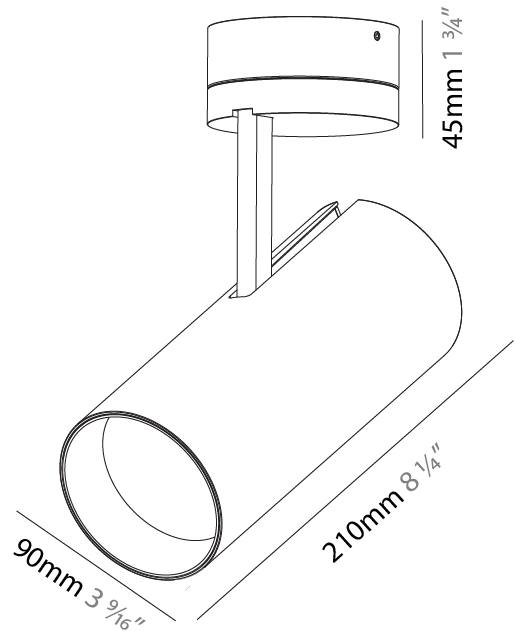

GENERAL

Series: Imagine
Subseries: Imagine 90
Brand: Prolicht
Division: Architectural
Mounting Type: Surface
Mounting Location: Ceiling
Subcategory: Spots

PHYSICAL

Shape: Round
Diameter (mm): 90
Diameter (in): 3 9/16
Height (mm): 210
Height (in): 8 1/4
Max. Overall Height (mm): 255
Max. Overall Height (in): 10 1/16
Light Distribution: Adjustable / Direct
Weight (kg): 1.184
Weight (lbs): 2.60
Fixture Finish: SSR / BKV / CWI / CRY / HAB / UFT / ITA / RUA / FTG / MYG / LOD / PUS / FRO / FUP / KIA / POP / BLS / SPG / MEY / GOH / GUM / CHC / COM / ABZ / JAG / OBR / MOS / ROR
Fixture Material: Aluminum Die Cast

ELECTRICAL

Lamp Type: LED (Zhaga Standard)
Input Wattage (W): 13.2 / 16.5
Total Output Wattage (W): 12 / 15
Dimming: Tri-Mode (Non-Dimming and Phase Dimming (120Vac only) and 0-10V Dimming)
Driver Included: Yes
Driver Location: Integrated
Driver Type: Constant Current - Universal
Driver Class: Class 2
Input Voltage (V): 120 - 277
Constant Current (MA): 350

LED

Number of LEDs: 1
Color Temperature (°K): 2700 / 3000 / 3500 / 4000
Max. Delivered Lumen (lm): 830 / 930 / 1009 / 1030
CRI: >90 CRI
Lamp Life (hrs): 50000

OPTICAL

Reflector°: 10
Adjustability: Rotational 350°; Tilt 90°

RATINGS AND CERTIFICATIONS

Certified By: Certified for North American Standards
IP rating: IP20

PROJECT
TYPE
SPECIFIER
QUANTITY
DATE