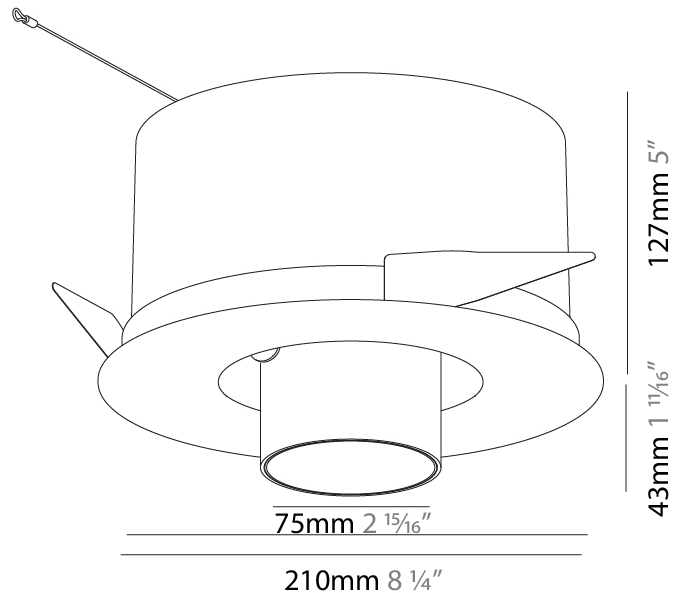

GENERAL

Series: Imagine
 Subseries: Imagine Round
 Brand: Prolight
 Division: Architectural
 Mounting Type: Recessed
 Mounting Location: Ceiling
 Subcategory: Spots

PHYSICAL

Shape: Round
 Diameter (mm): 210
 Diameter (in): 8 1/4
 Height (mm): 170
 Height (in): 6 11/16
 Ceiling Thickness (mm): 10 / 12.5 / 15
 Ceiling Thickness (in): 3/8 or 1/2 or 9/16
 Min. Recessing Depth (mm): 140
 Min. Recessing Depth (in): 5 1/2
 Light Distribution: Adjustable / Indirect
 Weight (kg): 1.4
 Weight (lbs): 3.09
 Fixture Finish: SSR / BKV / CWI / CRY / HAB / UFT / ITA / RUA / FTG / MYG / LOD / PUS / FRO / FUP / KIA / POP / BLS / SPG / MEY / GOH / GUM / CHC / COM / ABZ / JAG / OBR / MOS / ROR
 Fixture Material: Aluminum Die Cast
 Cut-out Measurements: D. - 190mm / 7 1/2"

OPTICAL

Reflector: 12
 Optic: Lens Pack - No Lens / Linear Spread Lens / Honeycomb / Spread Lens
 Adjustability: Rotational 355°; Tilt 45°

RATINGS AND CERTIFICATIONS

Certified By: Certified for North American Standards
 IP rating: IP20