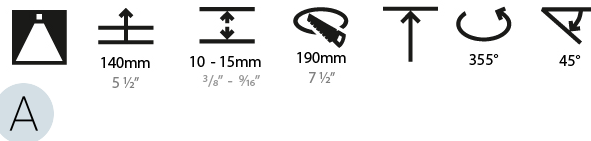

LED

Number of LEDs: 1
 Color Temperature (°K): 2700 / 3000 / 3500 / 4000
 Max. Delivered Lumen (lm): 1124 / 1210 / 1258 / 1284
 Nominal Lumen (lm): 1246 / 1342 / 1396 / 1424
 CRI: >90 CRI
 Lamp Life (hrs): 50000

OPTICAL

Reflector: 12
 Optic: Lens Pack - No Lens / Linear Spread Lens / Honeycomb / Spread Lens
 Adjustability: Rotational 355°; Tilt 45°

RATINGS AND CERTIFICATIONS

Certified By: Certified for North American Standards
 IP rating: IP20